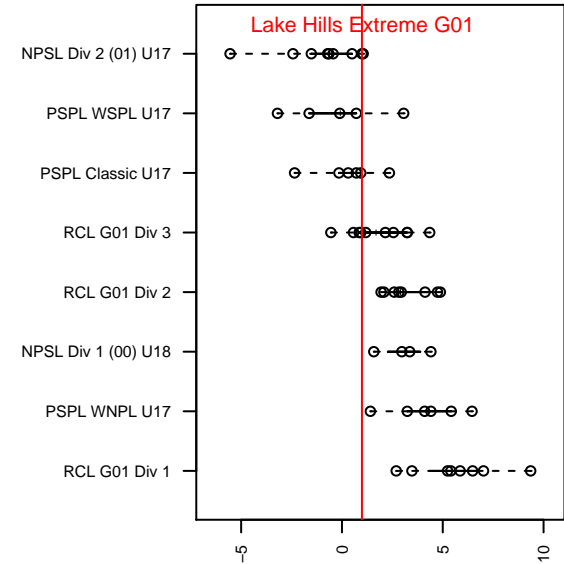

Lake Hills Extreme G01

Lake Hills SC
Bellevue, WA
G01 total strength=1453
attack=14.94 defense=6.18
fall league = NPSL Div 2 (01) U17

alt names used:
Lake Hills Extreme G01

Venues played:
2017 Bend Premier Cup Amandine Henry (U17)
2017 NPSL Division 2 (01) U17

**attack and defense variance (black dot)
relative to other teams
and top 10 in region**

**attack and defense rating
relative to others at age
and all opponents in last 13 months**

Performance relative to 13 month average