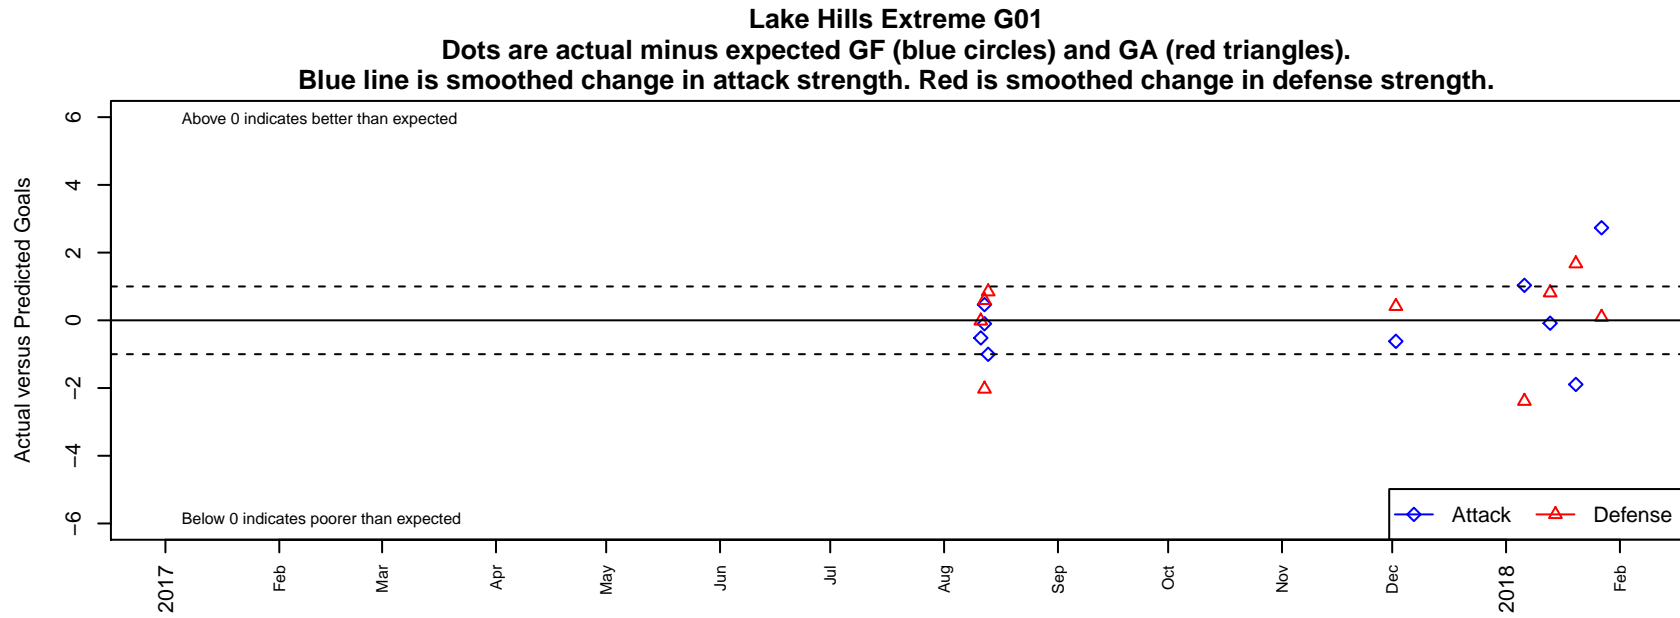

Lake Hills Extreme G01

Lake Hills SC
Bellevue, WA
G01 total strength=1453
attack=14.94 defense=6.18
fall league = NPSL Div 2 (01) U17

alt names used:
Lake Hills Extreme G01

Venues played:
2017 Bend Premier Cup Amandine Henry (U17)
2017 NPSL Division 2 (01) U17

**attack and defense variance (black dot)
relative to other teams
and top 10 in region**

**attack and defense rating
relative to others at age
and all opponents in last 13 months**

Performance relative to 13 month average