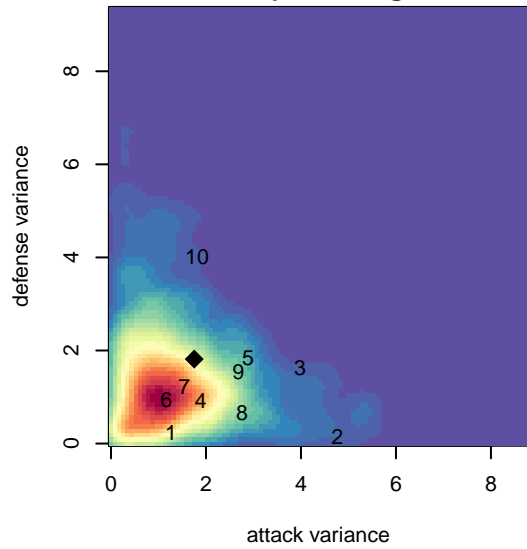

Lake Hills Extreme G01

Lake Hills SC
Bellevue, WA
G01 total strength=1453
attack=14.94 defense=6.18
fall league = NPSL Div 2 (01) U17

alt names used:
Lake Hills Extreme G01

Venues played:
2017 Bend Premier Cup Amandine Henry (U17)
2017 NPSL Division 2 (01) U17

**attack and defense variance (black dot)
relative to other teams
and top 10 in region**

**attack and defense rating
relative to others at age
and all opponents in last 13 months**

Performance relative to 13 month average